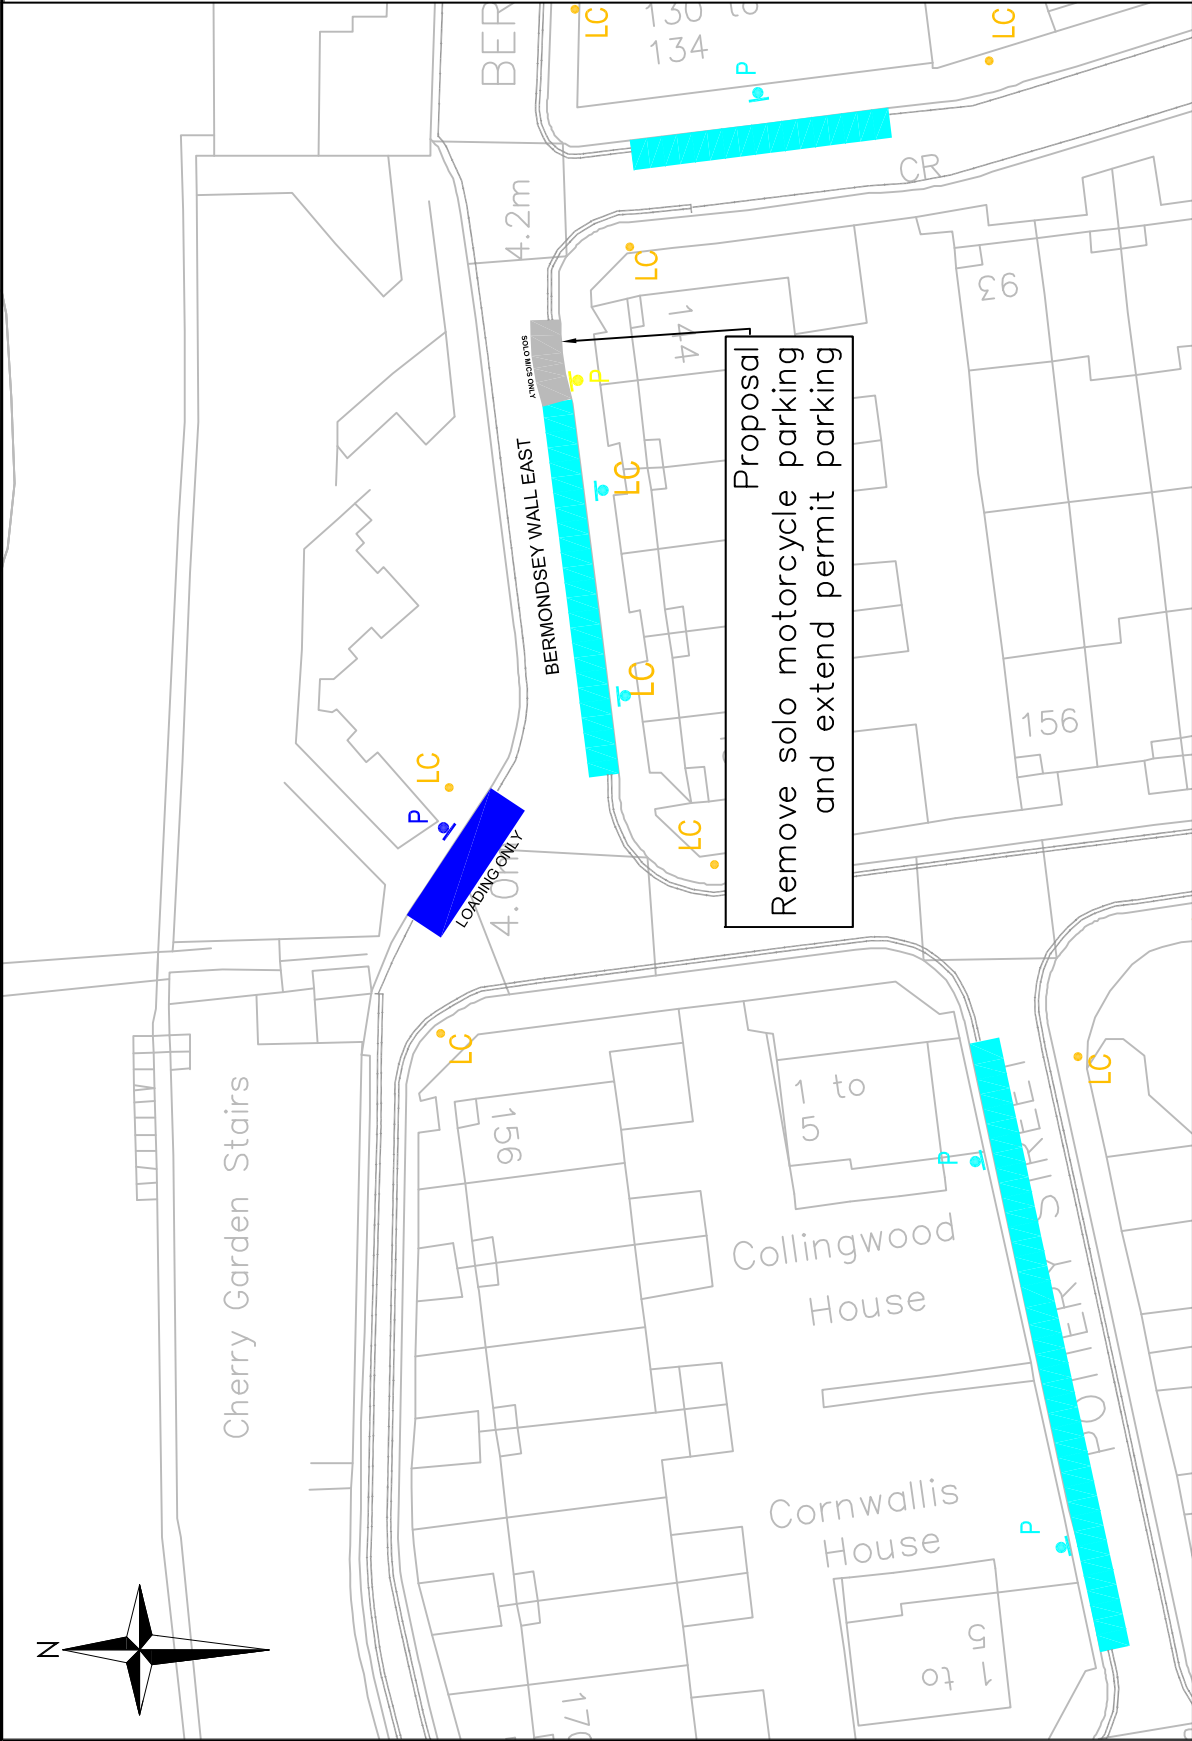

- Legend
- At any time Waiting restriction
 - Zone Waiting restriction
 - Permit holders only bay
 - Pay and display bay
 - Loading only bay
 - Solo motorcycles only bay

Community Council		BERMONDSEY AND ROTHERHITHE			
Ward(s)		RIVERSIDE			
Date	Scale	Drn	Chk	App	
13/02/15	1:500 @ A4	MH	MH	MH	
Dwg No.	1415Q4001		Rev		
Status	APPENDIX 3		Rev		
			Date	Description	
			Drn	Chk	App

Project	1415 LOCAL PARKING AMENDMENTS
Drawing Title	BERMONDSEY WALL EAST FULFORD STREET RELOCATE SOLO MOTORCYCLE BAY

Public Realm Projects
Parking Design

Environment and Leisure
Floor 3, hub 1
Southwark Council
160 Tooley Street
PO Box 64529
London, SE1P 5LX